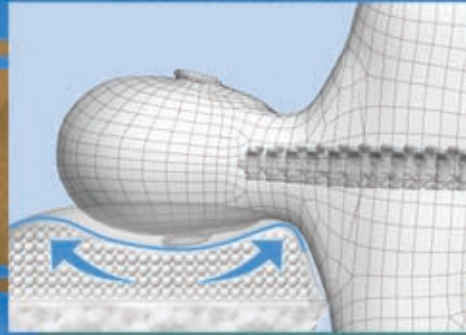

# Features

- Designed to relieve neck pain and alleviate stress areas
- Provides proper cervical alignment to enhance quality of sleep
- Micro-sphere allows the pillow to mould into different sleeping postures
- Tradition pillow layout divided into different sections for all dimensional support
- Double sided design - one side for full support, and other side provides the ultimate comfort
- Beads allow the pillow to mould into any sleeping posture, giving optimal support
- Manually adjustable support area
- Ultra light weight and fits standard pillow case size
- Massages the scalp when you move during sleeping
- Hypoallergenic unlike foam pillow and no water is needed

# Kosim Micro-Sphere Pillow

**K**osim Micro-Sphere Pillow is made of very high density fabric making it resilient and durable with high permeability for excellent ventilation. Each micro sphere pillow is filled with millions of fine beads which allow a perfect mould of anyone's sleeping posture giving optimal support.

The KOSIM Micro-Sphere Pillow combines the concept of a water pillow, hi-tech polystyrene stretchable beads and the elegant look of a traditional pillow design.

The pillow is divided into 2 separate layers. The first layer is filled with soft hypo-allergenic fibre filling and the second layer is filled with millions of micro beads. Both layers' materials are made up of high density fabric making it resilient and durable with high permeability for excellent ventilation.

Each pillow is filled with over a million fine micro beads 0.3 ~ 0.5mm in diameter. These hi-tech shell fabrics are stretchable allowing the micro beads to flow and mold into different shapes.

The micro sphere pillow adjusts to the user's natural body temperature because of the mechanical design of each micro bead. The micro beads are shaped in a sphere form creating space within each micro bead allowing airflow in and out of the pillow; this allows body heat to escape from the pillow.